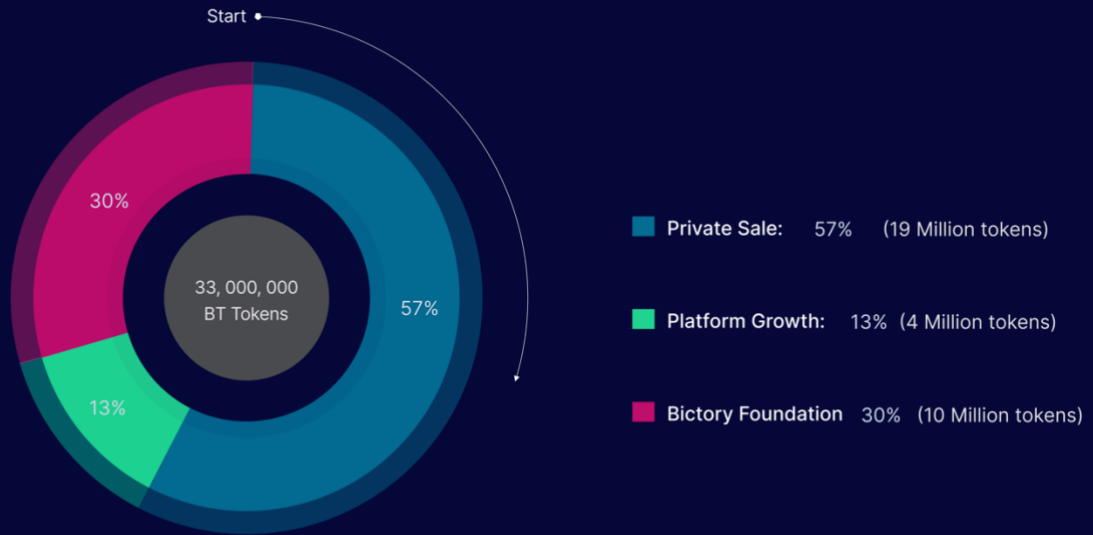

Token Ticker: **\$BT**

Token Type: **SPL**

Total supply: **33,000,000 (Thirty Three Million)**

Token Address:

5uJYKpseGrWzHBeq7cbFAaUmTzy9ZNEDQScbHTCcqGhT

Bictory Links

LinkTree

https://linktr.ee/Bictory_BT